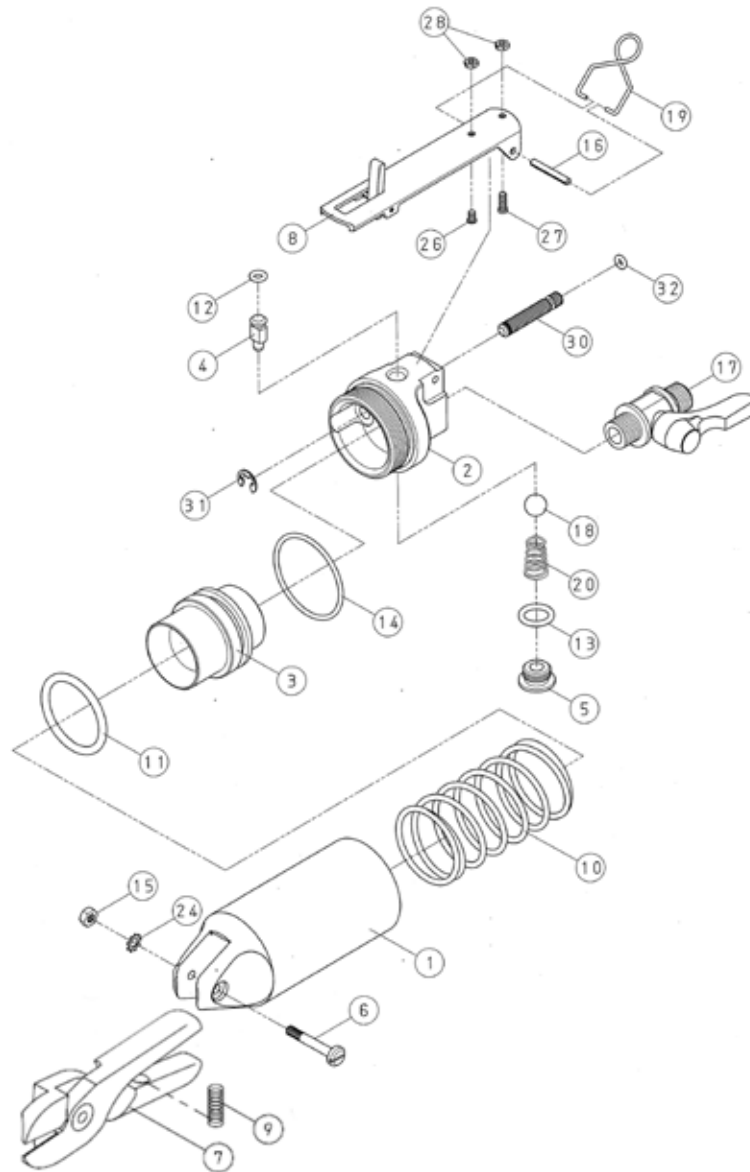

RRI-8004 POWER CUTTER

Edition 03

Index No	Part No.	Description	Q'ty
1	5800401	Body A	1
2	5800402	Body B	1
3	5800403	Piston	1
4	5800404	Valve pin	1
5	5800405	Screw	1
6	5800406	Screw pin (incl. nut & washer)	1
7			
8	5800408	Lever (incl. nut (2x) & screw A&B)	1
9	5800409	Blade spring	1
10	5800410	Retention spring	1
11	5800411	O-ring	1
12	5800412	O-ring	1
13	5800413	O-ring	1
14	5800414	O-ring	1

Index No	Part No.	Description	Q'ty
15	5800415	Nut	1
16	5800416	Spring pin	1
17	5800417	Air nipple with valve	1
18	5800418	Urethane ball	1
19	5800419	Hanger	1
20	5800420	Spring	1
24	5800424	Washer	1
26	5800426	Screw A	1
27	5800427	Screw A	1
28	5800428	Nut	2
30	5800430	Adjusting bolt	1
31	5800431	E-ring	1
32	5800432	O-ring	1